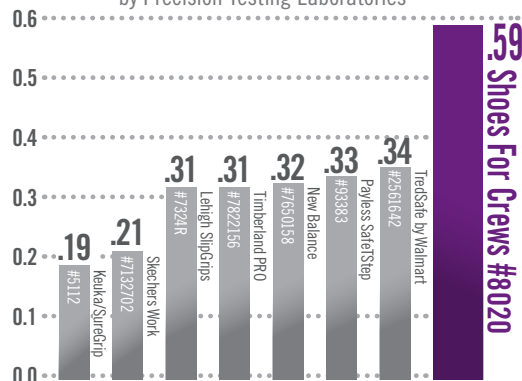

## SFC OUT-GRIPS THE COMPETITION

Independent Slip-Resistant Testing by Precision Testing Laboratories

On a scale where 0.0 is the absence of friction and 1.0 is very high friction (e.g., dry carpet), SFC rated .59 – more than doubling the .29 average of the competitors above. See full April 2012 Independent Lab Test results at shoesforcrews.com/technology.