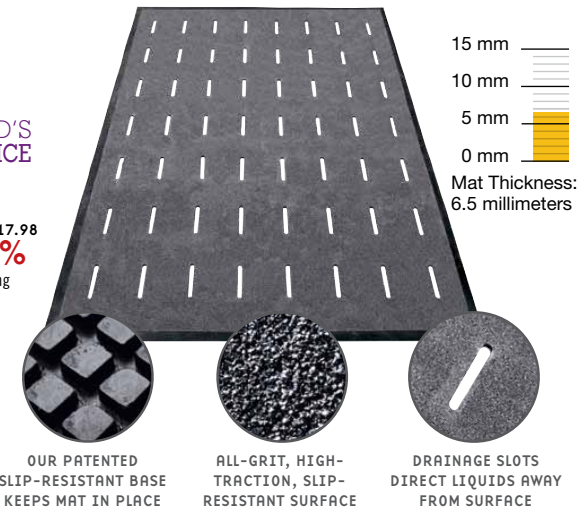

MCDONALD'S SPECIAL PRICE
$7⁹⁸

RETAIL PRICE $18.98
SAVE 58%

UNISEX: 50 Black Before ordering, please determine your CrewGuard® size by using the conversion chart.

crew Guard

SLIP-RESISTANT OVERSHOES
Make any shoe slip resistant and waterproof. Prepare for unexpected messes and situations with our slip-on overshoes. They protect your shoes with our patented SFC Mighty Grip outsole. Great for new hires, visitors or any employee not already wearing our top-rated footwear.

SIZES	XXS	XS	S	S+	M	M+	L	XL	XXL
MEN'S EQ.	-	3-5	5-6	6½-8	8-9	9½-10½	10½-12½	13-15	15½-17
WOMEN'S EQ.	3-4½	5-7	7-8	8½-10	10-11	11½-12½	-	-	-

Shipping and handling billed at McDonald's low corporate rates.