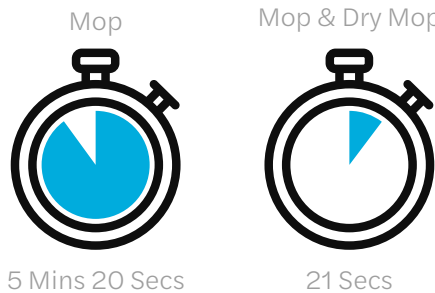

# SUPER DRY MOP

Dramatically reduces the risk of slips.

85% of worker's compensation claims are attributed to employees slipping on slick floors (Industrial Safety & Occupational Health Markets 5th Edition)

## TIME IT TAKES FOR FLOORS TO DRY

90% faster dry time when compared to wet mopping only

### Features:

- > Fast and effective drying of hard floors
- > Colour coded
- > 100% microfiber with rapid absorption
- > Interchange compatible
- > Low profile with flexible positioning
- > Launderable