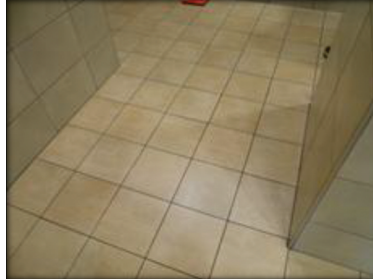

Average drying time when using Sy Dry Mop system

14 Seconds