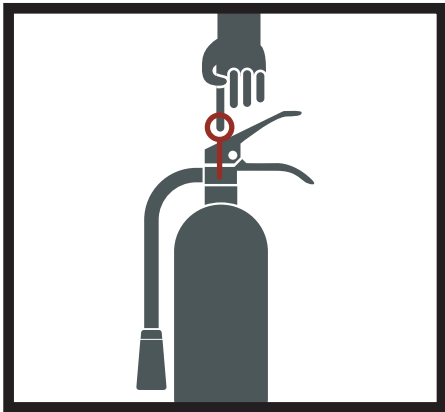

How to use a Fire Extinguisher

To operate an extinguisher, remember **P.A.S.S**

Pull Pin
(stand 10 ft back)

Aim at
base of fire

Squeeze
handle

Sweep
side to side