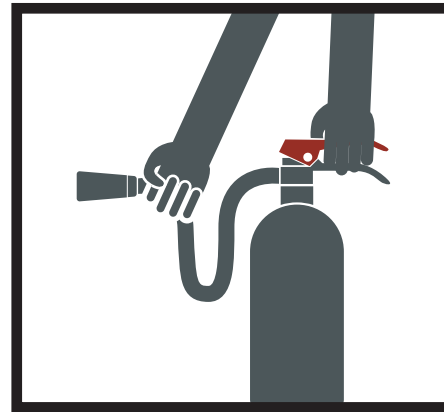

How to use a Fire Extinguisher

To operate an extinguisher, remember **P.A.S.S**

Pull Pin
(stand 10 ft back)

Aim at
base of fire

Squeeze
handle

Sweep
side to side